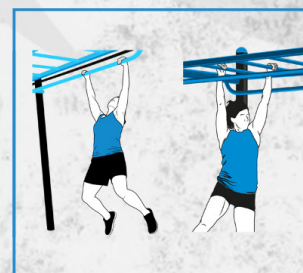

T-Rex 4-POST FITNESS STATION™

- 01- Loop Post w' Elevate Rope Trainer, Y-Extender & Rings
- 02- Extended Pull-Up Bar
- 03- Standard Post w' ADJ. AB Board
- 04- Side Rail Pull-Up Bars
- 05- Globe Grips
- 06- Monkey Bar Bridge with Lower Rails
- 07- Standard Post w' ADJ. Step
- 08- Standard Post w' ADJ. Dip
- 09- Battle Rope

GLOBE GRIP BRIDGE CLIMB

ELEVATE TRAINER

LOOP POST

AB BENCH LEG RAISE & SIT-UP

RINGS

DIP BARS

BATTLE ROPES

OVERHEAD LADDER BARS