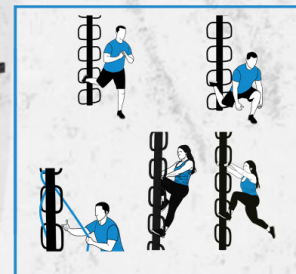

T-Rex 4-POST FITNESS STATION™

- 01- Loop Post w' Elevate Rope Trainer, Y-Extender & Rings
- 02- Extended Pull-Up Bar
- 03- Standard Post w' ADJ. AB Board
- 04- Side Rail Pull-Up Bars
- 05- Globe Grips
- 06- Monkey Bar Bridge with Lower Rails
- 07- Standard Post w' ADJ. Step
- 08- Standard Post w' ADJ. Dip
- 09- Battle Rope

GLOBE GRIP BRIDGE CLIMB

ELEVATE TRAINER

LOOP POST

AB BENCH LEG RAISE & SIT-UP

RINGS

DIP BARS

BATTLE ROPES

OVERHEAD LADDER BARS

<https://movestrongfit.com>

MoveStrong
Functional Fitness Equipment
MADE IN THE U.S.
Live Life. Move!
USE AT YOUR OWN RISK

U.S. Patent No. D941407

T-Rex 4 POST

FITNESS STATION™

- 01-** Loop Post w' Elevate Rope Trainer Y-Extender & Rings
- 02-** Extended Pull-Up Bar
- 03-** Standard Post w' ADJ. AB Board
- 04-** Side Rail Pull-Up Bars
- 05-** Globe Grips
- 06-** Monkey Bar Bridge with Lower Rails
- 07-** Standard Post w' ADJ. Step
- 08-** Standard Post w' ADJ. Dip
- 09-** Battle Rope