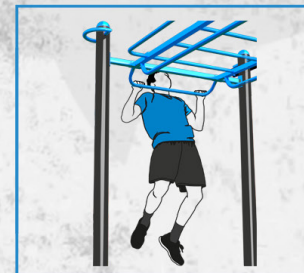

EXTENDED PULL-UP BAR