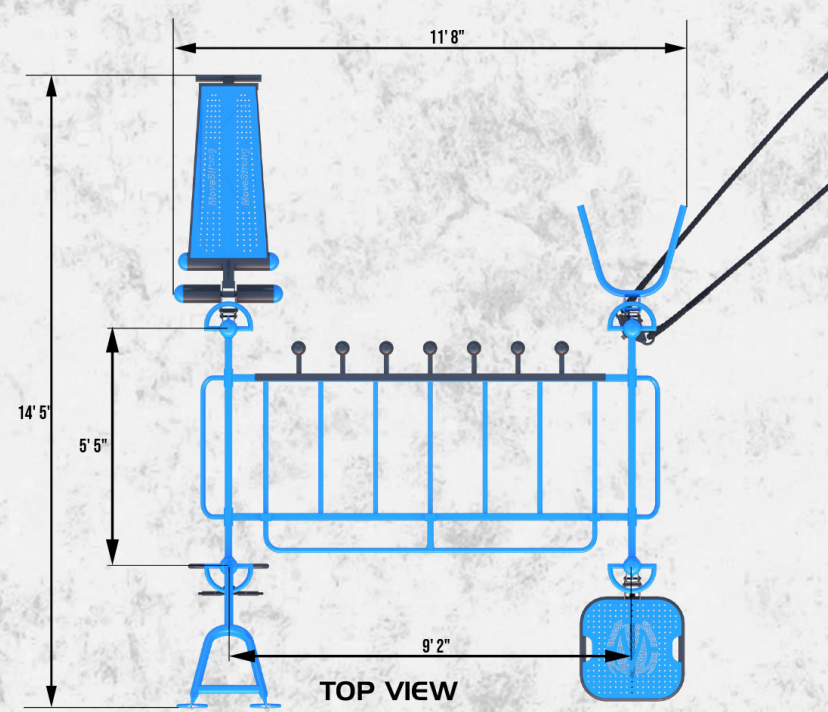

T-Rex 4-POST FITNESS STATION™

- 01- Loop Post w' Elevate Rope Trainer, Y-Extender & Rings
- 02- Extended Pull-Up Bar
- 03- Standard Post w' ADJ. AB Board
- 04- Side Rail Pull-Up Bars
- 05- Globe Grips
- 06- Monkey Bar Bridge with Lower Rails
- 07- Standard Post w' ADJ. Step
- 08- Standard Post w' ADJ. Dip
- 09- Battle Rope

GLOBE GRIP BRIDGE CLIMB

ELEVATE TRAINER

LOOP POST

AB BENCH LEG RAISE & SIT-UP

RINGS

DIP BARS

BATTLE ROPES

OVERHEAD LADDER BARS

EXTENDED PULL-UP BAR

ADJUSTABLE STEP

NEW MOBILE TRAINER

TRY ME

MEET YOUR NEW MOBILE TRAINER

1. LOCATE QR CODE
2. SCAN THE QR WITH YOUR PHONE CAMERA
3. WATCH HOW-TO VIDEOS

OR SCAN INSTRUCTIONAL DECALS FOR EVERY FITNESS STATION

<https://movestrongfit.com>

MoveStrong
Functional Fitness Equipment
MADE IN THE U.S.
Live Life. Move!
USE AT YOUR OWN RISK

U.S. Patent No. D941407

T-Rex 4 POST

FITNESS STATION™

- 01-** Loop Post w' Elevate Rope Trainer Y-Extender & Rings
- 02-** Extended Pull-Up Bar
- 03-** Standard Post w' ADJ. AB Board
- 04-** Side Rail Pull-Up Bars
- 05-** Globe Grips
- 06-** Monkey Bar Bridge with Lower Rails
- 07-** Standard Post w' ADJ. Step
- 08-** Standard Post w' ADJ. Dip
- 09-** Battle Rope