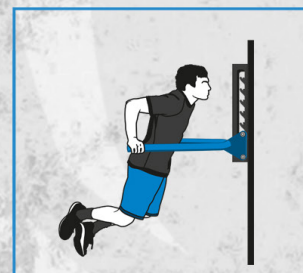

T-Rex 4-POST FITNESS STATION™

- 01- Loop Post w' Elevate Rope Trainer, Y-Extender & Rings
- 02- Extended Pull-Up Bar
- 03- Standard Post w' ADJ. AB Board
- 04- Side Rail Pull-Up Bars
- 05- Globe Grips
- 06- Monkey Bar Bridge with Lower Rails
- 07- Standard Post w' ADJ. Step
- 08- Standard Post w' ADJ. Dip
- 09- Battle Rope

GLOBE GRIP BRIDGE CLIMB

ELEVATE TRAINER

LOOP POST

AB BENCH LEG RAISE & SIT-UP

RINGS

DIP BARS

BATTLE ROPES

OVERHEAD LADDER BARS