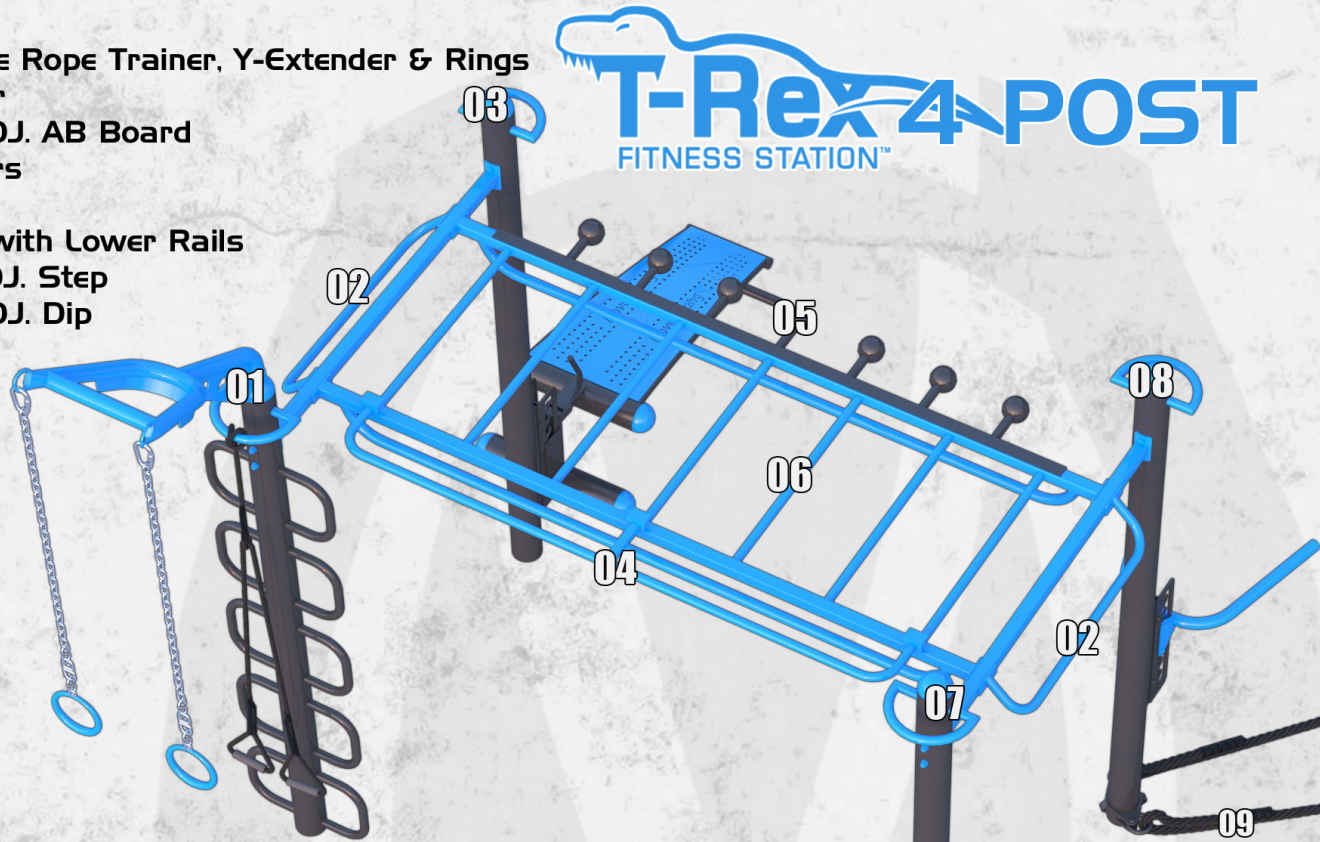

T-Rex 4-POST FITNESS STATION™

- 01- Loop Post w' Elevate Rope Trainer, Y-Extender & Rings
- 02- Extended Pull-Up Bar
- 03- Standard Post w' ADJ. AB Board
- 04- Side Rail Pull-Up Bars
- 05- Globe Grips
- 06- Monkey Bar Bridge with Lower Rails
- 07- Standard Post w' ADJ. Step
- 08- Standard Post w' ADJ. Dip
- 09- Battle Rope

GLOBE GRIP BRIDGE CLIMB

ELEVATE TRAINER

LOOP POST

AB BENCH LEG RAISE & SIT-UP

RINGS

DIP BARS

BATTLE ROPES

OVERHEAD LADDER BARS

EXTENDED PULL-UP BAR

ADJUSTABLE STEP

NEW MOBILE TRAINER

TRY ME

MEET YOUR NEW MOBILE TRAINER

1. LOCATE QR CODE
2. SCAN THE QR WITH YOUR PHONE CAMERA
3. WATCH HOW-TO VIDEOS

OR SCAN INSTRUCTIONAL DECALS FOR EVERY FITNESS STATION

<https://movestrongfit.com>

MoveStrong
Functional Fitness Equipment
MADE IN THE U.S.
Live Life. Move!
USE AT YOUR OWN RISK

U.S. Patent No. D941407

T-Rex 4 POST

FITNESS STATION™

- 01-** Loop Post w' Elevate Rope Trainer Y-Extender & Rings
- 02-** Extended Pull-Up Bar
- 03-** Standard Post w' ADJ. AB Board
- 04-** Side Rail Pull-Up Bars
- 05-** Globe Grips
- 06-** Monkey Bar Bridge with Lower Rails
- 07-** Standard Post w' ADJ. Step
- 08-** Standard Post w' ADJ. Dip
- 09-** Battle Rope