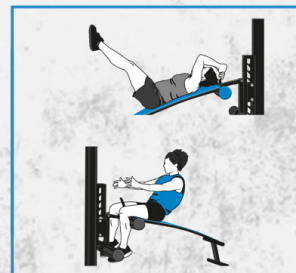

T-Rex 4-POST FITNESS STATION™

- 01- Loop Post w' Elevate Rope Trainer, Y-Extender & Rings
- 02- Extended Pull-Up Bar
- 03- Standard Post w' ADJ. AB Board
- 04- Side Rail Pull-Up Bars
- 05- Globe Grips
- 06- Monkey Bar Bridge with Lower Rails
- 07- Standard Post w' ADJ. Step
- 08- Standard Post w' ADJ. Dip
- 09- Battle Rope

GLOBE GRIP BRIDGE CLIMB

ELEVATE TRAINER

LOOP POST

AB BENCH LEG RAISE & SIT-UP

RINGS

DIP BARS

BATTLE ROPES

OVERHEAD LADDER BARS