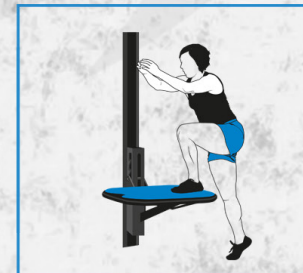

ADJUSTABLE STEP