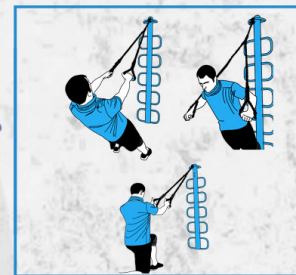

T-Rex 4-POST FITNESS STATION™

- 01- Loop Post w' Elevate Rope Trainer, Y-Extender & Rings
- 02- Extended Pull-Up Bar
- 03- Standard Post w' ADJ. AB Board
- 04- Side Rail Pull-Up Bars
- 05- Globe Grips
- 06- Monkey Bar Bridge with Lower Rails
- 07- Standard Post w' ADJ. Step
- 08- Standard Post w' ADJ. Dip
- 09- Battle Rope

GLOBE GRIP BRIDGE CLIMB

ELEVATE TRAINER

LOOP POST

AB BENCH LEG RAISE & SIT-UP

RINGS

DIP BARS

BATTLE ROPES

OVERHEAD LADDER BARS

<https://movestrongfit.com>

MoveStrong
Functional Fitness Equipment
MADE IN THE U.S.
Live Life. Move!
USE AT YOUR OWN RISK

U.S. Patent No. D941407

T-Rex 4 POST

FITNESS STATION™

- 01-** Loop Post w' Elevate Rope Trainer Y-Extender & Rings
- 02-** Extended Pull-Up Bar
- 03-** Standard Post w' ADJ. AB Board
- 04-** Side Rail Pull-Up Bars
- 05-** Globe Grips
- 06-** Monkey Bar Bridge with Lower Rails
- 07-** Standard Post w' ADJ. Step
- 08-** Standard Post w' ADJ. Dip
- 09-** Battle Rope