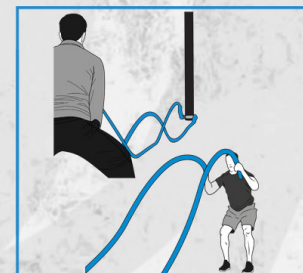

T-Rex 4-POST FITNESS STATION™

- 01- Loop Post w' Elevate Rope Trainer, Y-Extender & Rings
- 02- Extended Pull-Up Bar
- 03- Standard Post w' ADJ. AB Board
- 04- Side Rail Pull-Up Bars
- 05- Globe Grips
- 06- Monkey Bar Bridge with Lower Rails
- 07- Standard Post w' ADJ. Step
- 08- Standard Post w' ADJ. Dip
- 09- Battle Rope

GLOBE GRIP BRIDGE CLIMB

ELEVATE TRAINER

LOOP POST

AB BENCH LEG RAISE & SIT-UP

RINGS

DIP BARS

BATTLE ROPES

OVERHEAD LADDER BARS