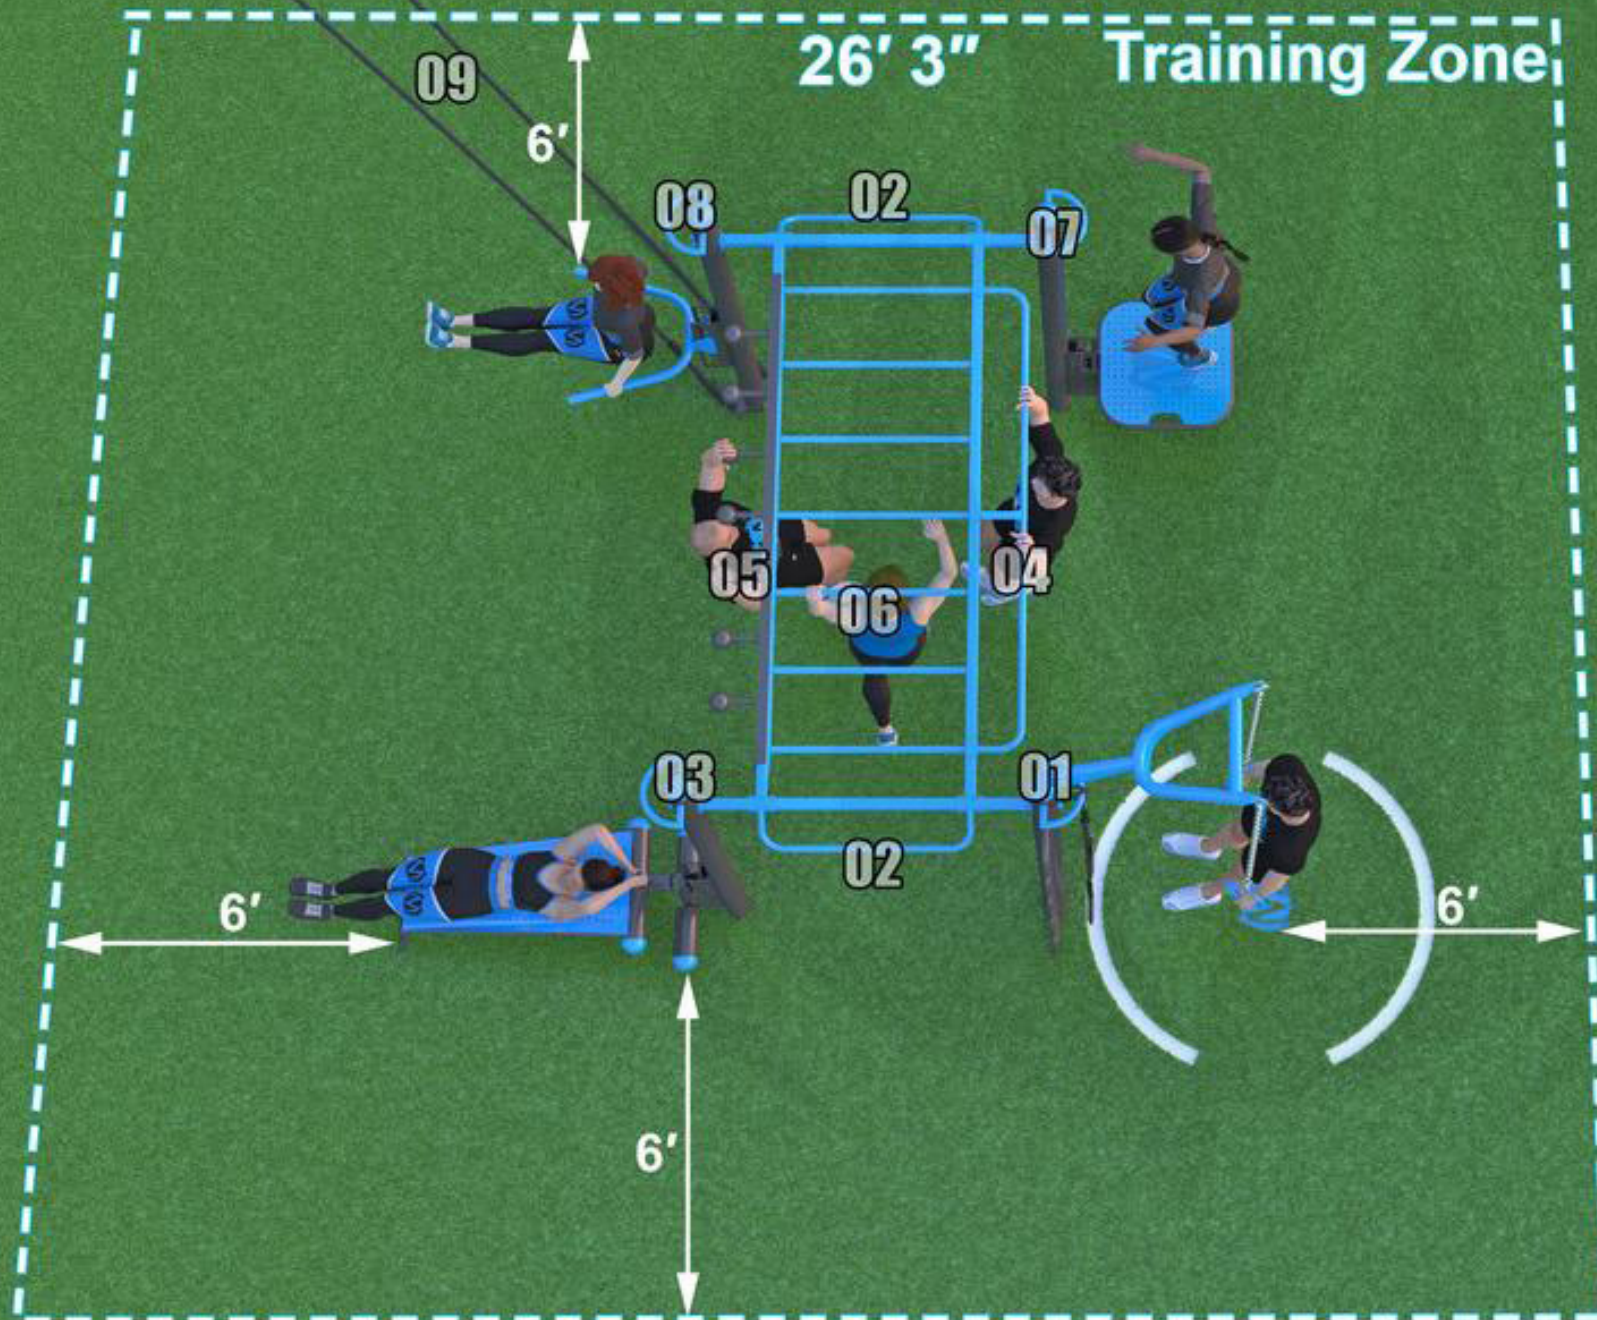

T-Rex 4-POST FITNESS STATION™

- 01- Loop Post w' Elevate Rope Trainer, Y-Extender & Rings
- 02- Extended Pull-Up Bar
- 03- Standard Post w' ADJ. AB Board
- 04- Side Rail Pull-Up Bars
- 05- Globe Grips
- 06- Monkey Bar Bridge with Lower Rails
- 07- Standard Post w' ADJ. Step
- 08- Standard Post w' ADJ. Dip
- 09- Battle Rope

GLOBE GRIP BRIDGE CLIMB

ELEVATE TRAINER

LOOP POST

AB BENCH LEG RAISE & SIT-UP

RINGS

DIP BARS

BATTLE ROPES

OVERHEAD LADDER BARS

EXTENDED PULL-UP BAR

ADJUSTABLE STEP

NEW MOBILE TRAINER

TRY ME

MEET YOUR NEW MOBILE TRAINER

1. LOCATE QR CODE
2. SCAN THE QR WITH YOUR PHONE CAMERA
3. WATCH HOW-TO VIDEOS

OR SCAN INSTRUCTIONAL DECALS FOR EVERY FITNESS STATION

<https://movestrongfit.com>

MoveStrong
Functional Fitness Equipment
MADE IN THE U.S.
Live Life. Move!
USE AT YOUR OWN RISK

U.S. Patent No. D941407

T-Rex 4 POST

FITNESS STATION™

- 01-** Loop Post w' Elevate Rope Trainer Y-Extender & Rings
- 02-** Extended Pull-Up Bar
- 03-** Standard Post w' ADJ. AB Board
- 04-** Side Rail Pull-Up Bars
- 05-** Globe Grips
- 06-** Monkey Bar Bridge with Lower Rails
- 07-** Standard Post w' ADJ. Step
- 08-** Standard Post w' ADJ. Dip
- 09-** Battle Rope