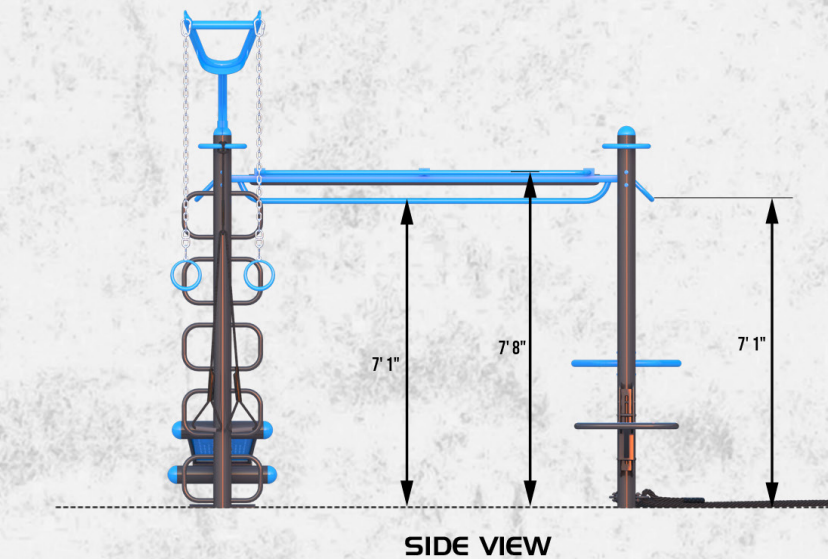

T-Rex 4-POST FITNESS STATION™

- 01- Loop Post w' Elevate Rope Trainer, Y-Extender & Rings
- 02- Extended Pull-Up Bar
- 03- Standard Post w' ADJ. AB Board
- 04- Side Rail Pull-Up Bars
- 05- Globe Grips
- 06- Monkey Bar Bridge with Lower Rails
- 07- Standard Post w' ADJ. Step
- 08- Standard Post w' ADJ. Dip
- 09- Battle Rope

GLOBE GRIP BRIDGE CLIMB

ELEVATE TRAINER

LOOP POST

AB BENCH LEG RAISE & SIT-UP

RINGS

DIP BARS

BATTLE ROPES

OVERHEAD LADDER BARS

EXTENDED PULL-UP BAR

ADJUSTABLE STEP

NEW MOBILE TRAINER

TRY ME

MEET YOUR NEW MOBILE TRAINER

1. LOCATE QR CODE
2. SCAN THE QR WITH YOUR PHONE CAMERA
3. WATCH HOW-TO VIDEOS

OR SCAN INSTRUCTIONAL DECALS FOR EVERY FITNESS STATION

<https://movestrongfit.com>

MoveStrong
Functional Fitness Equipment
MADE IN THE U.S.
Live Life. Move!
USE AT YOUR OWN RISK

U.S. Patent No. D941407

T-Rex 4 POST

FITNESS STATION™

- 01-** Loop Post w' Elevate Rope Trainer Y-Extender & Rings
- 02-** Extended Pull-Up Bar
- 03-** Standard Post w' ADJ. AB Board
- 04-** Side Rail Pull-Up Bars
- 05-** Globe Grips
- 06-** Monkey Bar Bridge with Lower Rails
- 07-** Standard Post w' ADJ. Step
- 08-** Standard Post w' ADJ. Dip
- 09-** Battle Rope