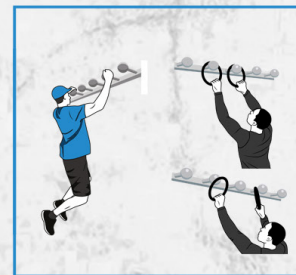

T-Rex 4-POST FITNESS STATION™

- 01- Loop Post w' Elevate Rope Trainer, Y-Extender & Rings
- 02- Extended Pull-Up Bar
- 03- Standard Post w' ADJ. AB Board
- 04- Side Rail Pull-Up Bars
- 05- Globe Grips
- 06- Monkey Bar Bridge with Lower Rails
- 07- Standard Post w' ADJ. Step
- 08- Standard Post w' ADJ. Dip
- 09- Battle Rope

GLOBE GRIP BRIDGE CLIMB

ELEVATE TRAINER

LOOP POST

AB BENCH LEG RAISE & SIT-UP

RINGS

DIP BARS

BATTLE ROPES

OVERHEAD LADDER BARS