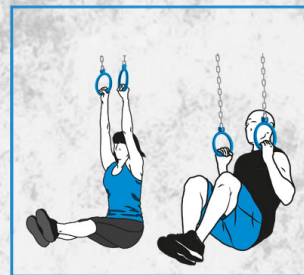

T-Rex 4-POST FITNESS STATION™

- 01- Loop Post w' Elevate Rope Trainer, Y-Extender & Rings
- 02- Extended Pull-Up Bar
- 03- Standard Post w' ADJ. AB Board
- 04- Side Rail Pull-Up Bars
- 05- Globe Grips
- 06- Monkey Bar Bridge with Lower Rails
- 07- Standard Post w' ADJ. Step
- 08- Standard Post w' ADJ. Dip
- 09- Battle Rope

GLOBE GRIP BRIDGE CLIMB

ELEVATE TRAINER

LOOP POST

AB BENCH LEG RAISE & SIT-UP

RINGS

DIP BARS

BATTLE ROPES

OVERHEAD LADDER BARS